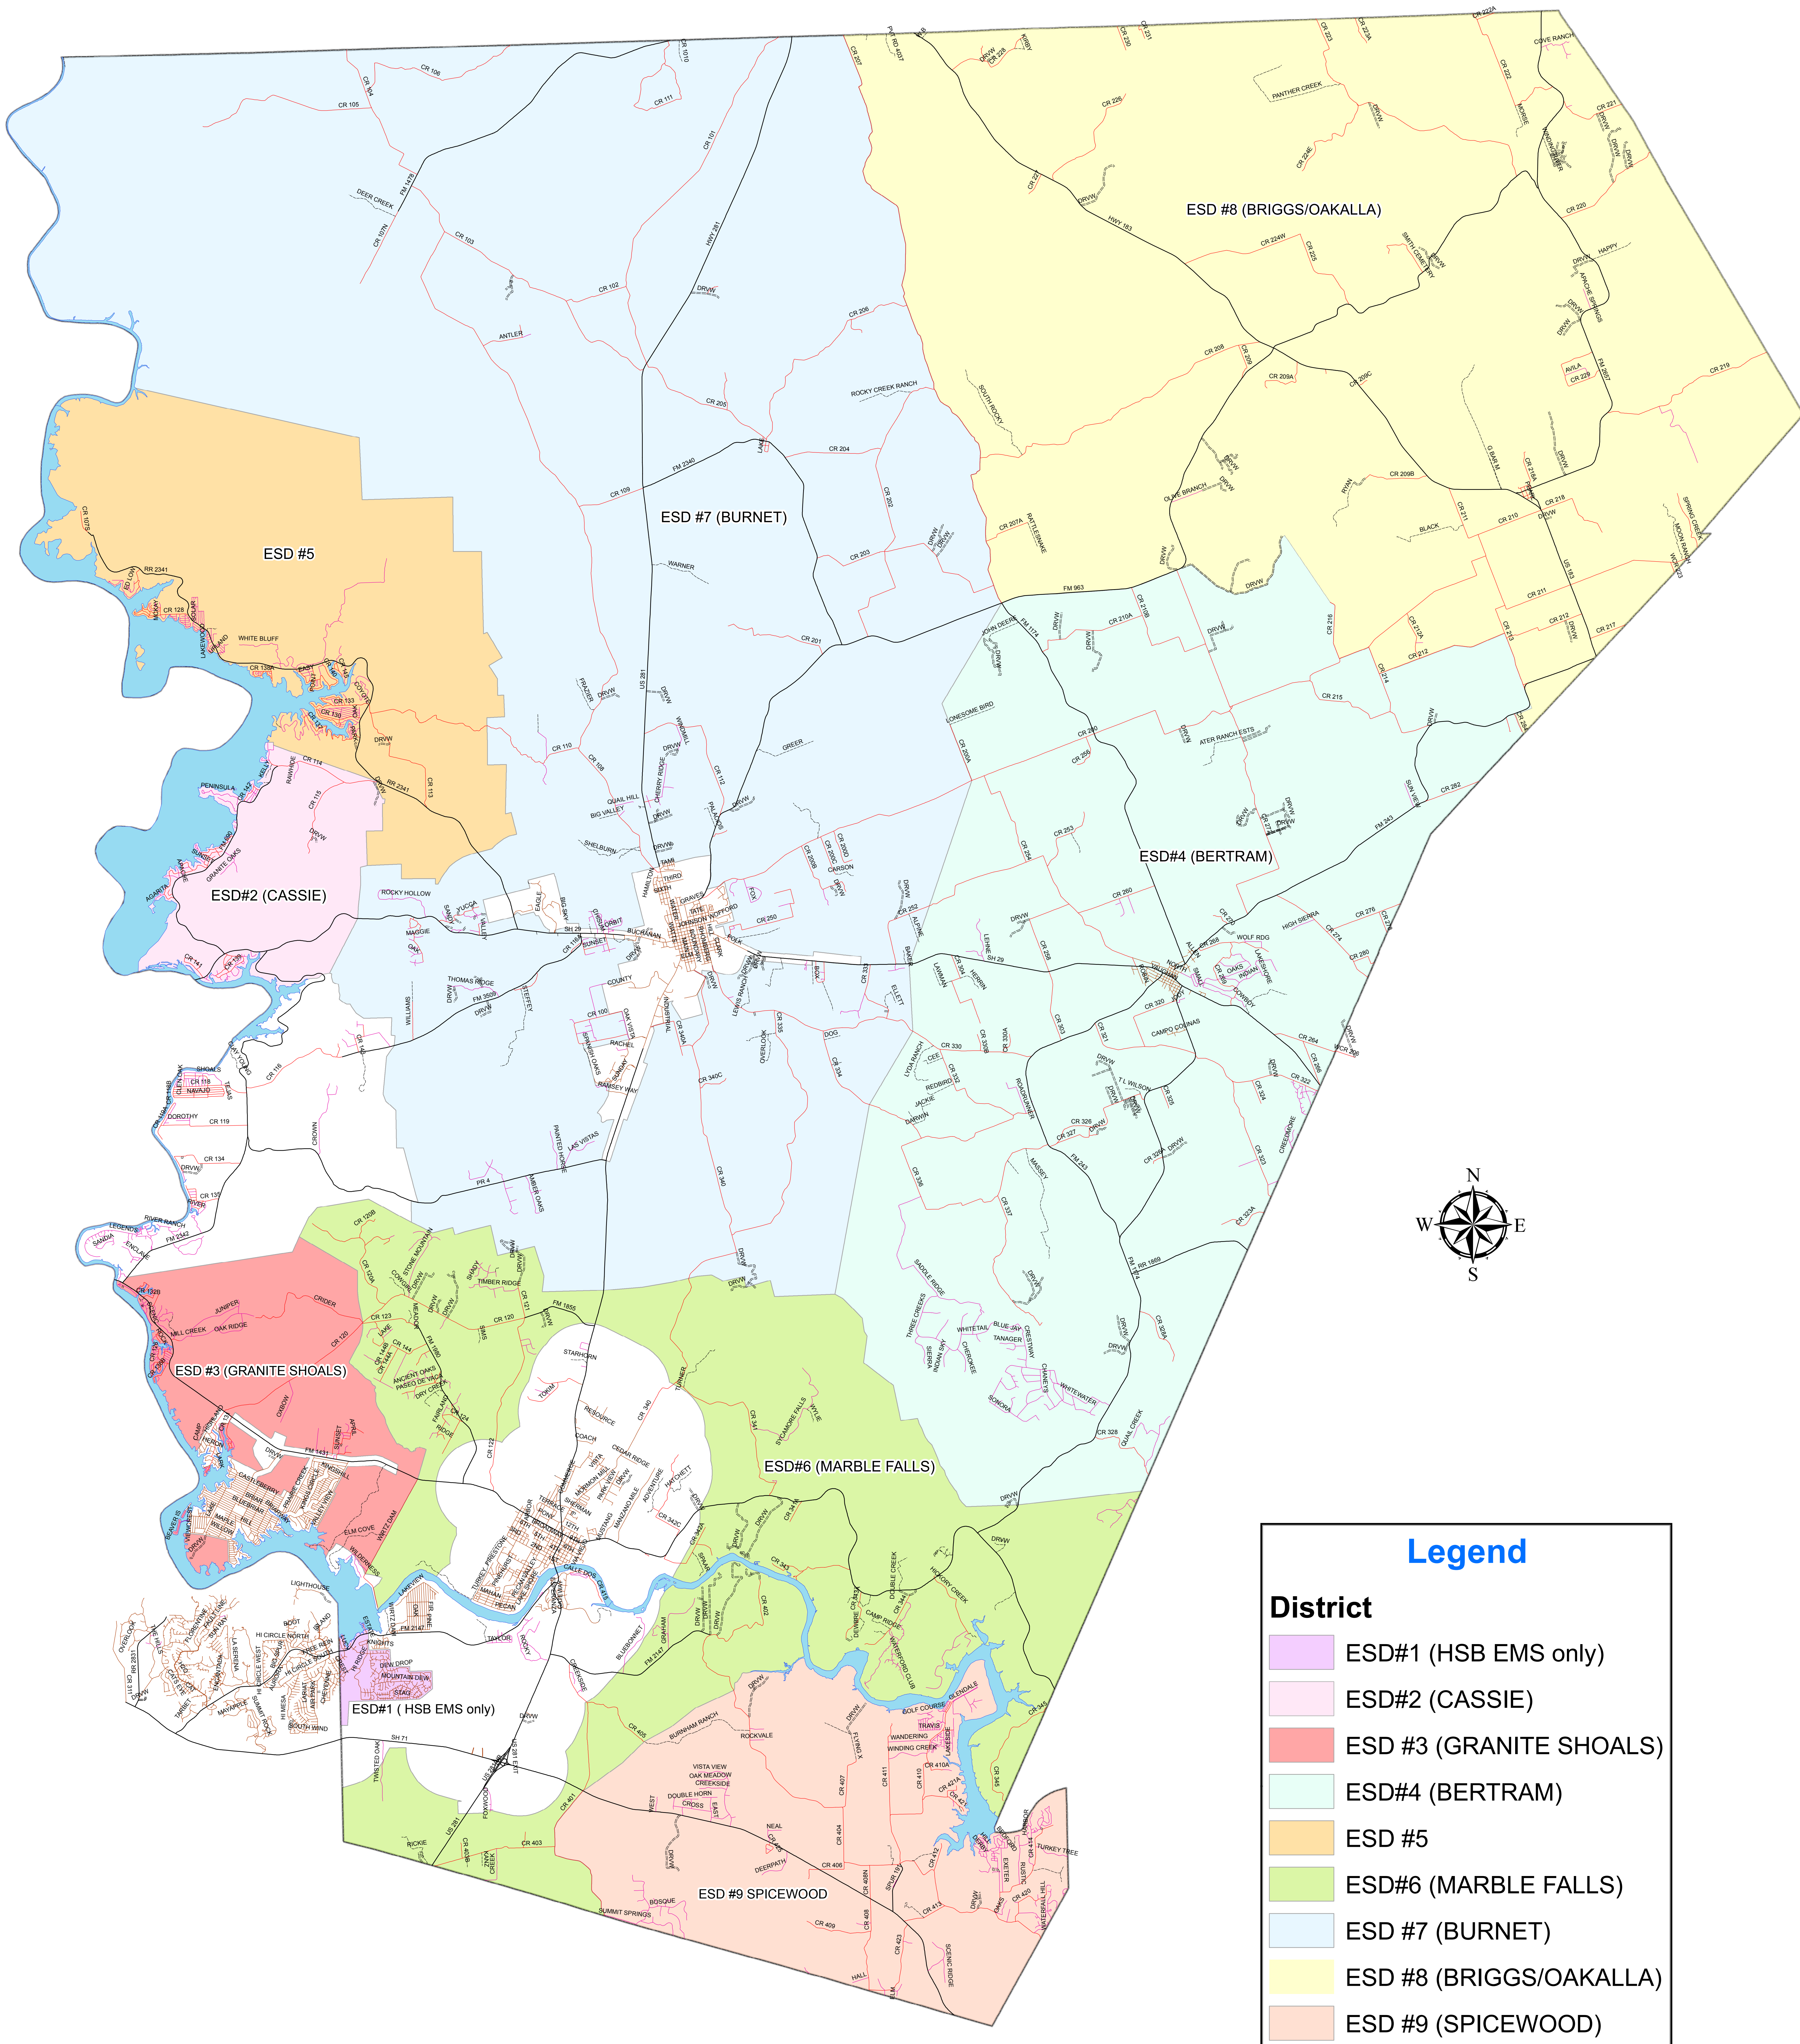

Burnet County ESDs

Legend

District	
	ESD#1 (HSB EMS only)
	ESD#2 (CASSIE)
	ESD #3 (GRANITE SHOALS)
	ESD#4 (BERTRAM)
	ESD #5
	ESD#6 (MARBLE FALLS)
	ESD #7 (BURNET)
	ESD #8 (BRIGGS/OAKALLA)
	ESD #9 (SPICEWOOD)